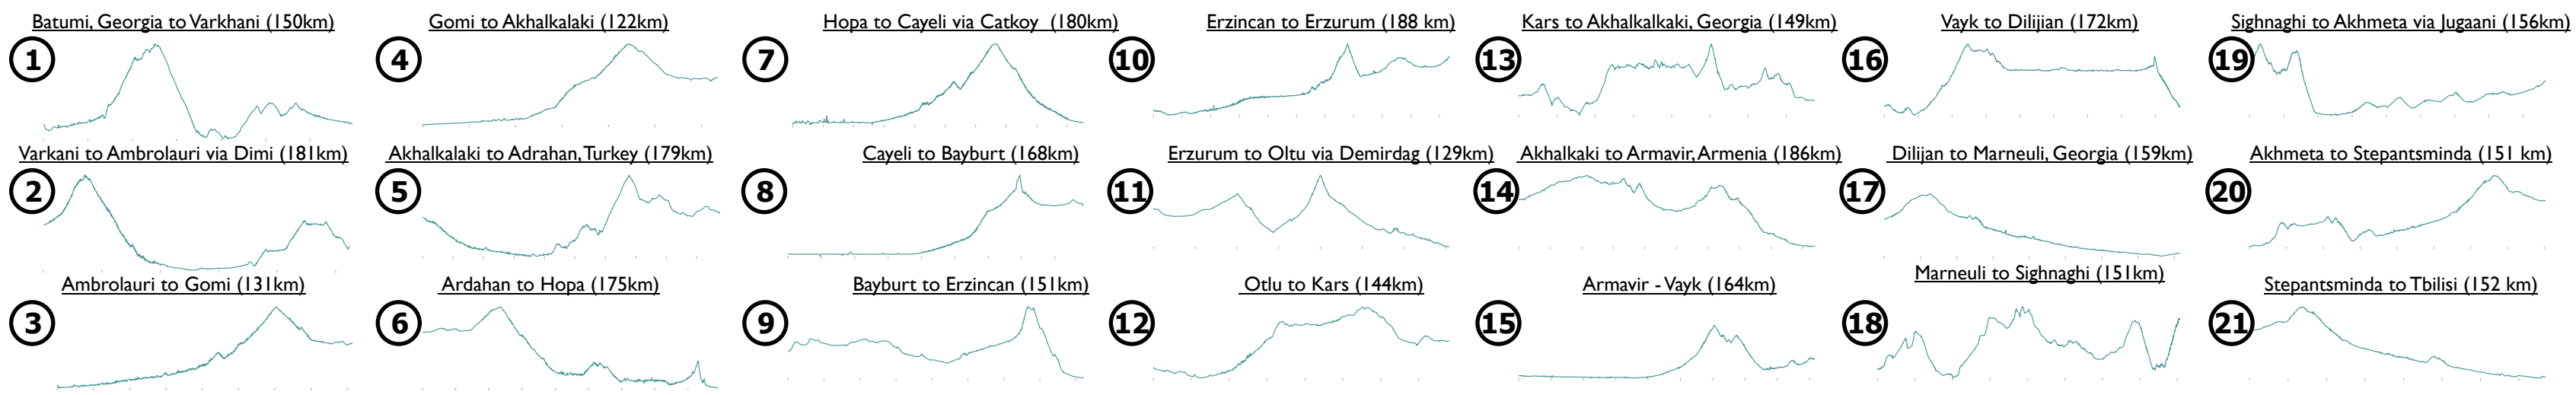

THE UCI INTERNATIONAL CHAMPIONSHIP TOUR 2022: CAUCASUS EDITION ROUTE MAP

Racers will trek from Batumi, Georgia, up into the Caucasus and Pontic Mountains through Georgia, Turkey and Armenia, finishing in historic Tbilisi, Georgia

Data Sources:
 Roads, Rivers, Bathymetry, Lakes, Populated Places are from Natural Earth
 Routes were developed using Google My Maps
 Mountain Peaks and Elevation are from Wikipedia
 Shaded relief was produced using a DEM from Viewfinder Panoramas, with land cover from the European Space Agency's 300m landcover.
 Glaciers are from Global Land Ice Measurements from Space GLIMS
 Country boundaries are from LSIB